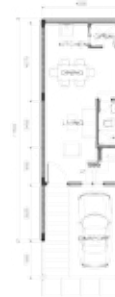

Address: Gov. Antonio Carpio Rd,
Gulod Lubac, Batangas City, Philippines
www.pontefinoresidences.com

HLURB LTS 24909
Completion Date: March 2015

Actual Photos

Residences Phase 2 Block 2, Lot 12

**Phase II End Unit
Ground Floor Plan**

Floor Area: 46.4 sqm

**Phase II End Unit
Second Floor Plan**

Floor Area: 48sqm

**Phase II End Unit
Third Floor Plan**

Floor Area: 48 sqm

Unit Specifications:

- › 3 Levels
- › Lot Area of 73-90 sqm
- › Floor Area of 158-167 sqm
- › 3 Bedrooms
- › Living Room
- › Dining/Kitchen Areas
- › 4 Toilets & Bath
- › Family Room
- › 1 Carport